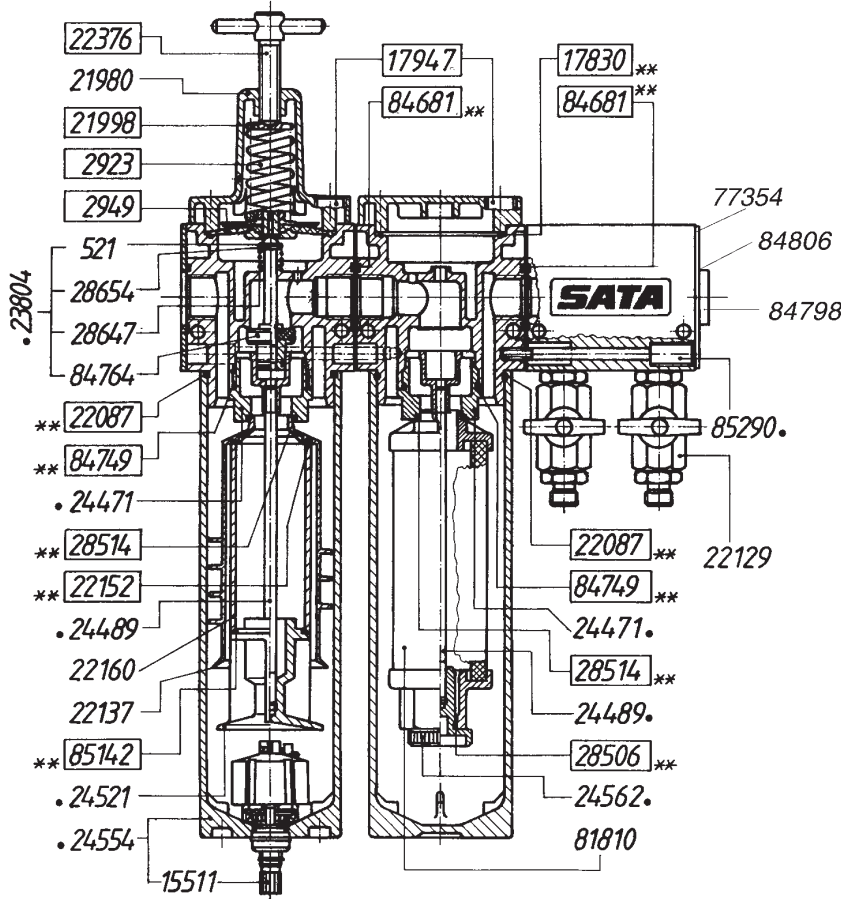

Replacement parts:

Sata 0/300 Filter Series

0/300 Series mounting set Part Number 85340
Filter housing spanner Part Number 85357

□ Parts included in repair kit part number 24380

** Parts included in gasket set part number 24448 (4 ea "O" rings included)

• Parts in this group only available as a set

Filters:

- 22160 sintered bronze filter
- 81810 fine filter
- 85365 ultra-fine filter
- 85373 activated charcoal filter

The parts drawing is common to all filters in the series.

- 0/314, 0/314L (left module without regulator)
- 0/324, 0/324L (left module with regulator)
- 0/334, 0/334L (right module)
- 0/338, 0/338L (right module)
- 0/344 (both modules as illustrated)
- 0/354 (both modules and 0/338 ultra fine filter unit)
- 0/364, 0/364L (activated charcoal unit)
- 0/374 (right module and 0/364 charcoal unit)
- 0/384 (both modules and 0/364 charcoal unit)
- 0/394 (both modules and 0/364 charcoal unit)