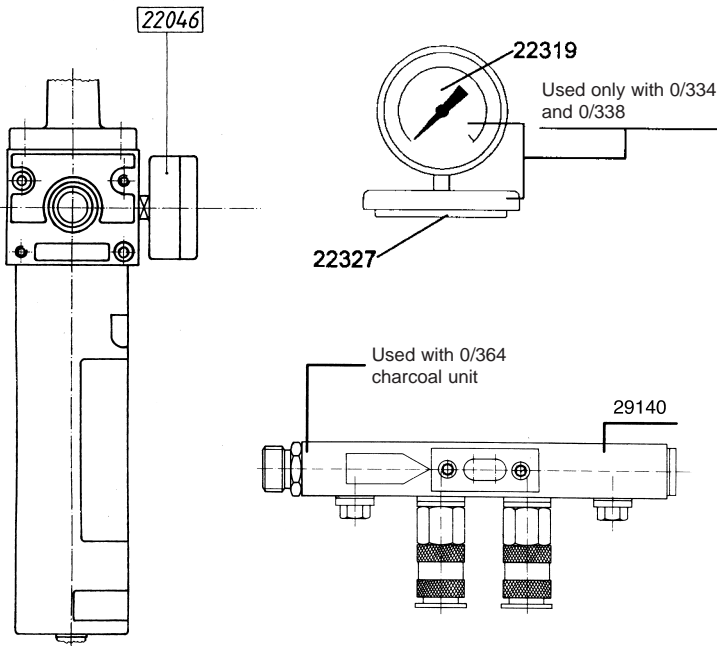

Replacement parts:

Sata 0/300 Filter Series

0/300 Series mounting set Part Number 85340
Filter housing spanner Part Number 85357

□ Parts included in repair kit part number 24380

** Parts included in gasket set part number 24448 (4 ea "O" rings included)

- 0/314, 0/314L (left module without regulator)
- 0/324, 0/324L (left module with regulator)
- 0/334, 0/334L (right module)
- 0/338, 0/338L (right module)
- 0/344 (both modules as illustrated)
- 0/354 (both modules and 0/338 ultra fine filter unit)
- 0/364, 0/364L (activated charcoal unit)
- 0/374 (right module and 0/364 charcoal unit)
- 0/384 (both modules and 0/364 charcoal unit)
- 0/394 (both modules and 0/364 charcoal unit)