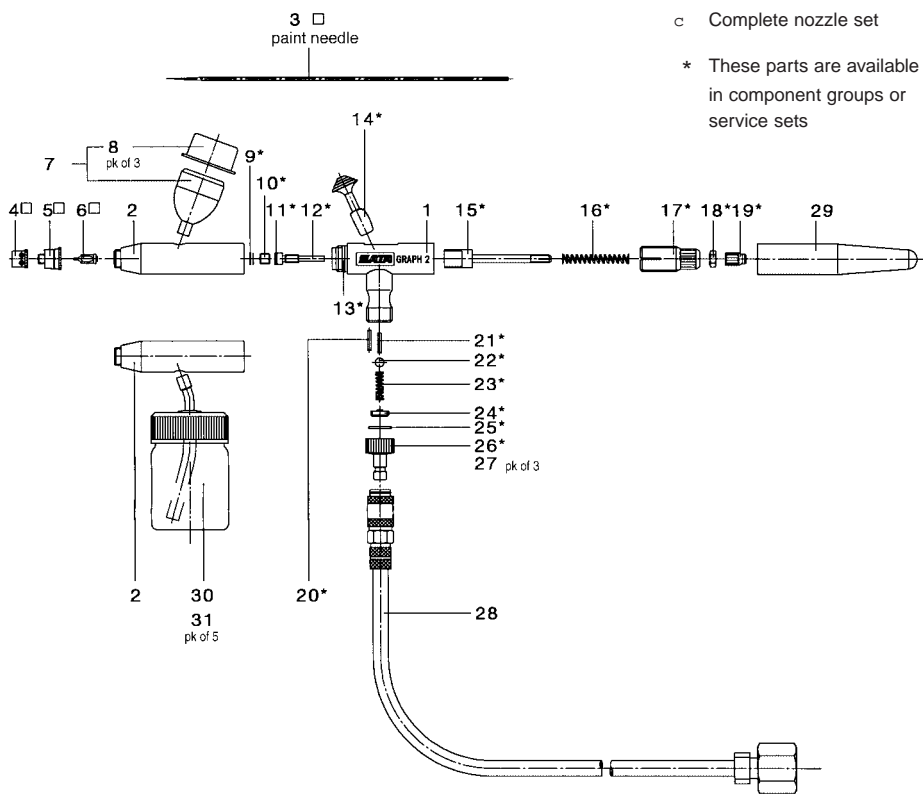

□ Complete nozzle set
* These parts are available in component groups or service sets

1. **Replacement parts for S/N below 6000**
2. 661 Packing, air piston
   - 69955 Bushing, air piston

SATA Graph 2

No.	Part#	Description
	31476	Nozzle set, 0.25mm
7	31781	Gravity cup, 4ml w/lid
8	32029	Cup lid, pk of 3
*	32276	Repair Kit
27	32615	Nipple, pk of 3
28	32987	Air hose, complete
29	33001	Grip housing
30	33019	Glass cup, 15 ml w/lid
	33019-S	Glass cup, w/siphon lid
	33019-L	Siphon cup lid only
31	33092	Glass cup, pk of 5, w/1 siphon
	33092-S	Glass cup, pk of 5, w/5 siphon