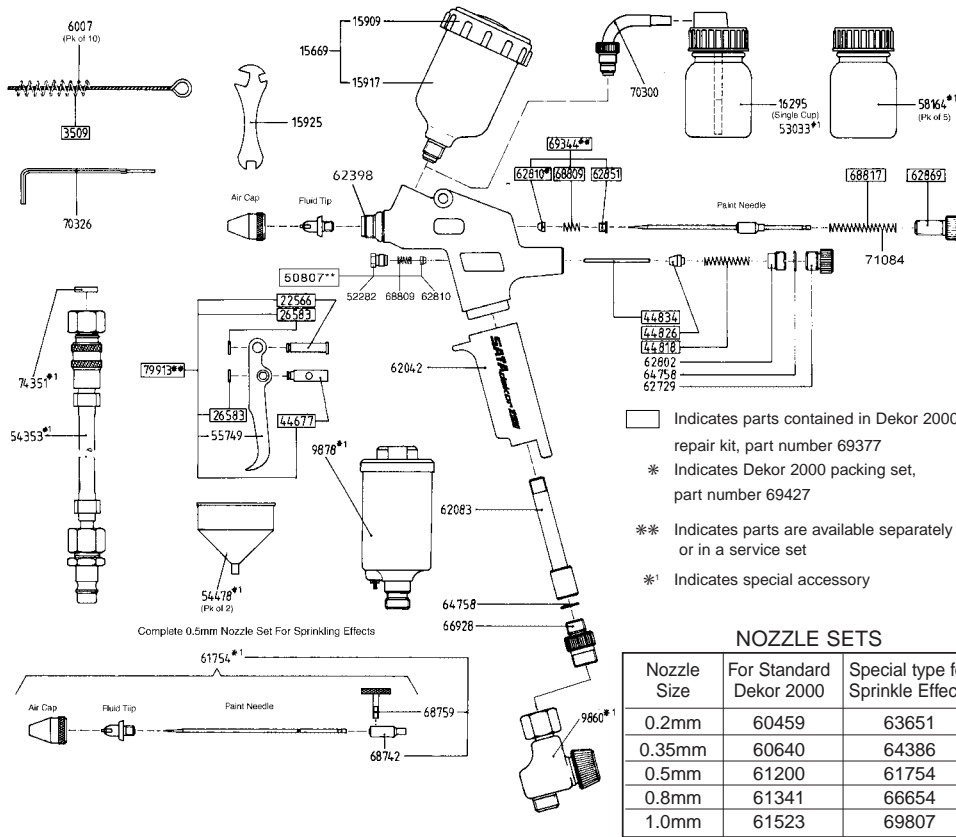

# Sata Dekor 2000 Anodized Royal Blue

□ Indicates parts contained in Dekor 2000 repair kit, part number 69377  
 \* Indicates Dekor 2000 packing set, part number 69427  
 \*\* Indicates parts are available separately or in a service set  
 \*1 Indicates special accessory

**SATA Graph 2**

- | No. | Part#   | Description                    |
|-----|---------|--------------------------------|
|     | 31476   | Nozzle set, 0.25mm             |
| 7   | 31781   | Gravity cup, 4ml w/lid         |
| 8   | 32029   | Cup lid, pk of 3               |
| *   | 32276   | Repair Kit                     |
| 27  | 32615   | Nipple, pk of 3                |
| 28  | 32987   | Air hose, complete             |
| 29  | 33001   | Grip housing                   |
| 30  | 33019   | Glass cup, 15 ml w/lid         |
|     | 33019-S | Glass cup, w/siphon lid        |
|     | 33019-L | Siphon cup lid only            |
| 31  | 33092   | Glass cup, pk of 5, w/1 siphon |
|     | 33092-S | Glass cup, pk of 5, w/5 siphon |